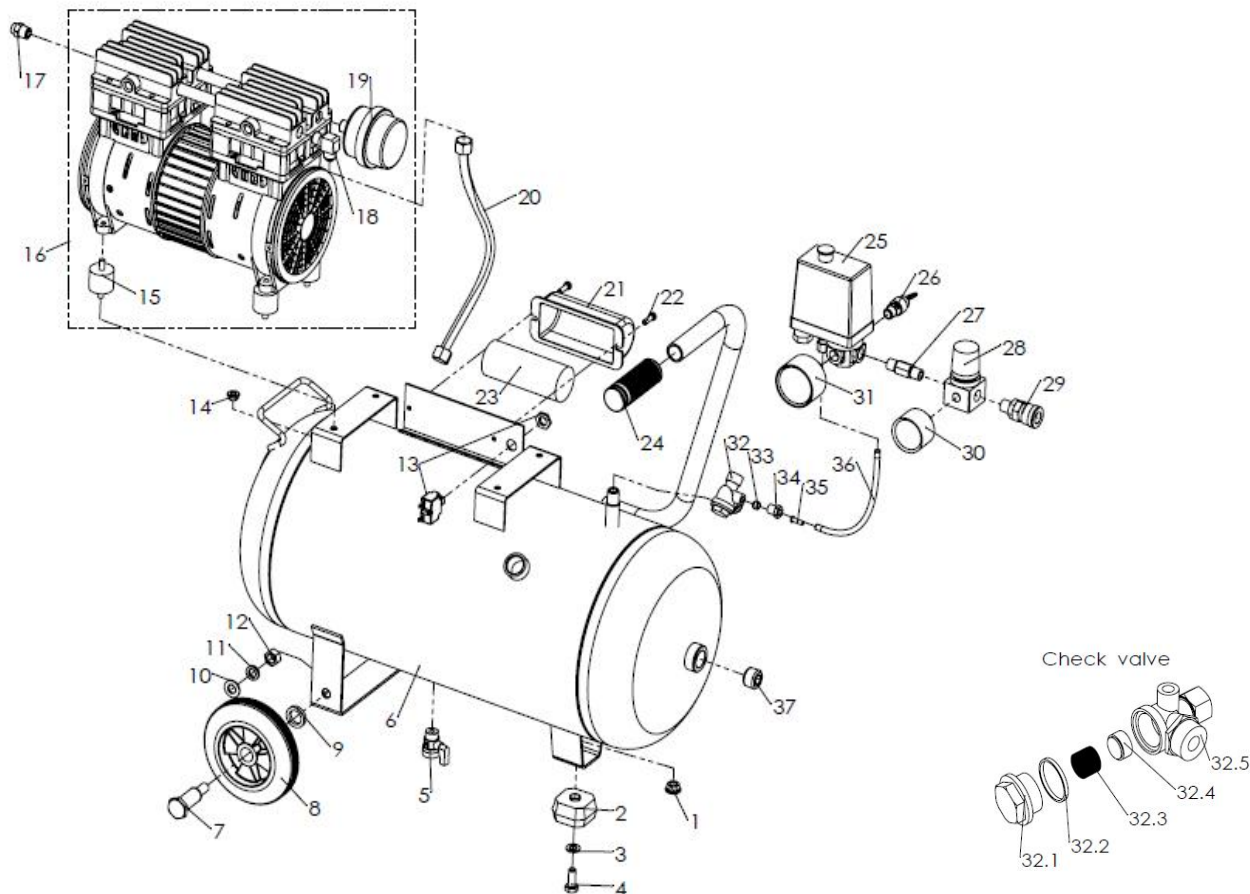

GAMME OFP

Modèle : OFP 750 / 24L

Code :8391BEM015302

Date: Dec. 2023

Version: **00**

No.	Q.ty	Part no.	Part Name
1	1	321N600800003	Hex.Nut
2	1	070FU10450450	Rubber Foot
3	1	3350816000000	Plate washer
4	1	320N000802570	Hex.Bolt
5	1	267DN01021CU0	Drain ball Valve
6	1	5511WW0024004	Air Tank
7	1	320NJ01006070	Axle
8	2	2900FU0161230	Wheel
9	2	3460170000000	Washer
10	2	3351020000000	PL.Washer
11	2	3490100000000	SP.Washer
12	2	321N001000002	Hex.Nut
13	1	1290006000001	Overload Protector
14	4	321N600600004	Hex.Nut
15	4	20707521CU005-1	Crash roll
16	1	20707521CU005	Pump Ass'y
17	1	263DN00801201	Soft start valve
18	1	30602FE008000	Elbow fitting

No.	Q.ty	Part no.	Part Name
19	1	2460FEZX00006	Air Filter Ass'y
20	1	3101010000000	Metal hose
21	1	1511PL0000000	Capacitance box
22	2	320N6005010F0	Hex.Bolt
23	1	1500025450000	Capacitor
24	1	8501650000000	Handle Grip
25	1	1003060080005	Pressure switch
26	1	260DN00808010	Safety valve
27	1	30006FE008002	Nipple
28	1	261DN00800700	Pressure Regulator
29	1	30701FE008016	Quick coupler
30	1	3540040PL0000	Pressure Gauge
31	1	3540050PL0000	Pressure Gauge
32	1	26521DN015000	Check Valve Ass'y
32.1	1	26521DN015000_1	Bonnet
32.2	1	3381900160000	O-ring
32.3	1	3301501100000	Spring
32.4	1	26521DN015003	valve element
32.5	1	26521DN015000_2	valve body
33	1	324CU006000000	Sleeve
34	1	325CU006000000	Sleeve Lock Nut
35	1	33606000000000	Bushing,Rilsan Tube
36	1	314BK00603500	Discharge tube
37	2	3232DN0150001	Plug,Socket head