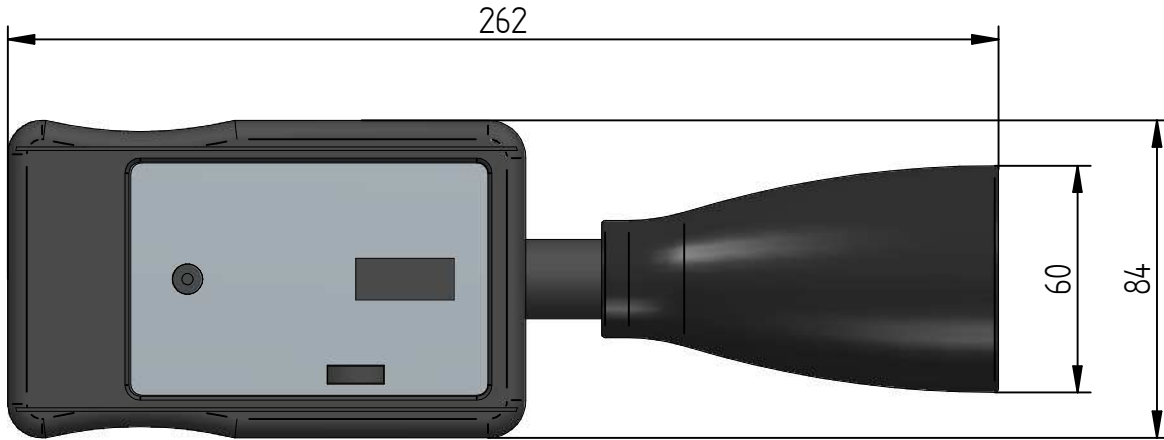

					
	NAME	DATE			
DRAWN	FK	13-12-2016	LOCATOR-EV ARTIKEL NUMBER:		
CHECKED					
JORC industrial BV Pretoriastraat 28 6413 NN, Heerlen, The Netherlands National Tel: 045 524 24 27 Fax: 045 524 19 79 International Tel +31 45 524 24 27 Fax +31 45 524 19 79			SIZE A4	Material:	REV A
			ALL dimensions are in millimetres unless otherwise stated		