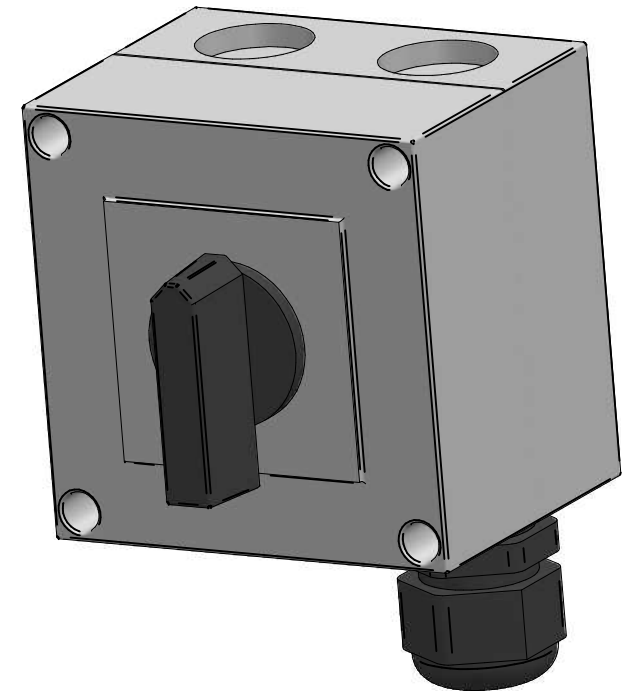

2: SIDE VIEW				
1: FRONT VIEW				
	NAME	DATE	JORC	
DRAWN	FK	22-01-2009		
CHECKED			REMOTE SWITCH	ARTIKEL NUMBER: 709105
JORC industrial BV Pretoriastraat 28 6413 NN, Heerlen, The Netherlands National Tel: 045 524 24 27 Fax: 045 524 19 79 International Tel +31 45 524 24 27 Fax +31 45 524 19 79			SIZE A4	REV A
			ALL dimensions are in millimetres unless otherwise stated	
			SHEET: 1/1	