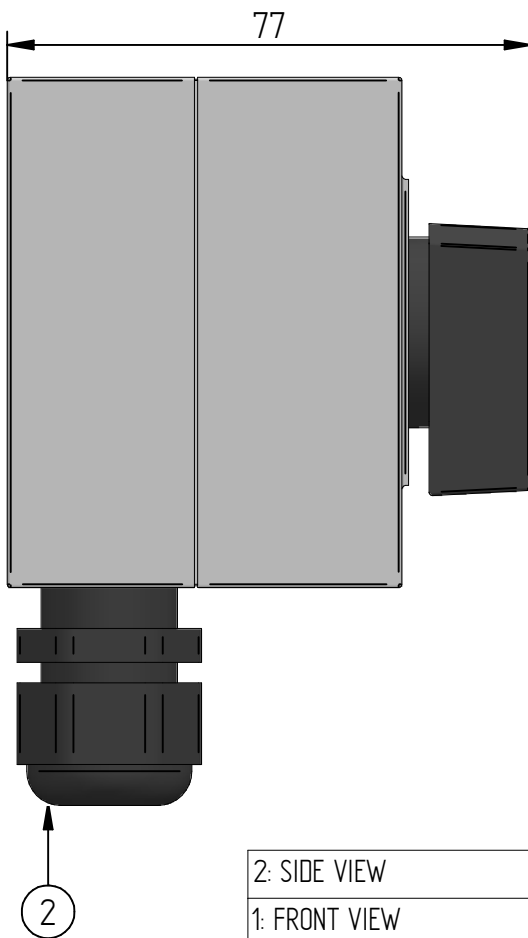

2: SIDE VIEW				
1: FRONT VIEW				
	NAME	DATE	JORC	
DRAWN	FK	22-01-2009		
CHECKED			REMOTE SWITCH	ARTIKEL NUMBER: 709105
JORC industrial BV Pretoriastraat 28 6413 NN, Heerlen, The Netherlands National Tel: 045 524 24 27 Fax: 045 524 19 79 International Tel +31 45 524 24 27 Fax +31 45 524 19 79			SIZE A4	REV A
			ALL dimensions are in millimetres unless otherwise stated	
			SHEET: 1/1	