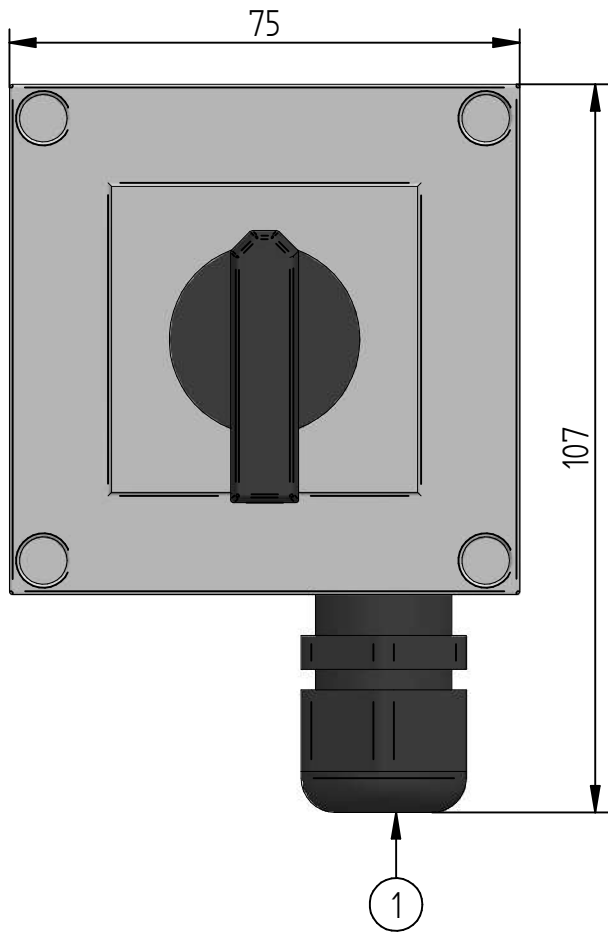

2: SIDE VIEW				
1: FRONT VIEW				
	NAME	DATE	JORC	
DRAWN	FK	22-01-2009		
CHECKED			REMOTE SWITCH	ARTIKEL NUMBER: 709105
JORC industrial BV Pretoriastraat 28 6413 NN, Heerlen, The Netherlands National Tel: 045 524 24 27 Fax: 045 524 19 79 International Tel +31 45 524 24 27 Fax +31 45 524 19 79			SIZE A4	REV A
			ALL dimensions are in millimetres unless otherwise stated	
			SHEET: 1/1	